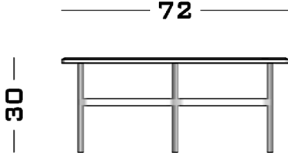

Book 1 & 2 Coffee Tables

Year 2019

Cod. BOOKII