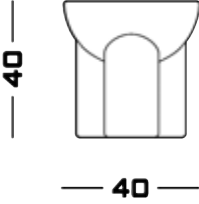

Douglas Pouf

Year 2021

Cod. DOUGLAS