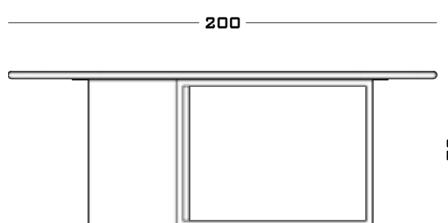

Cod. HRSMD220