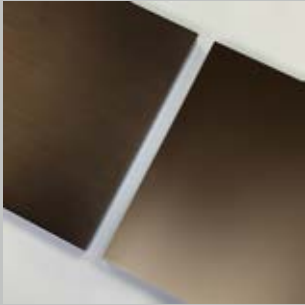

Cod. HRSMD240

Cod. HRSMD260

Metal Satin & Polished Finishes

Satin & Polished

Aluminium

Brass

Bronze

Champagne

Metal Lacquered Finishes

Lacquered

Blue Cenere

Cenere

Jet Black

Off White

Wood Lacquered Finishes

Wood Lacquered