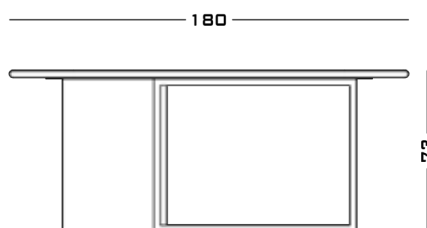

Horus Marble Dining Table

Year 2021

Cod. HRSMD180

Cod. HRSMD200