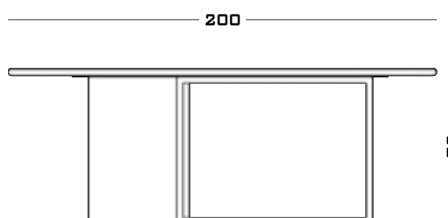

Cod. HRSMD220