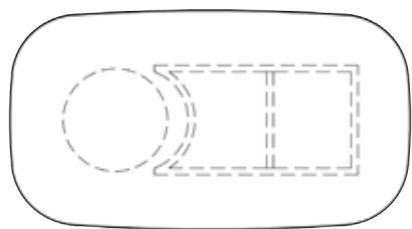

Horus Marble Dining Table

Year 2021

Cod. HRSMD180

Cod. HRSMD200