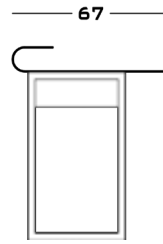

Nakamura Desk

Year 2021

Dimensions

Cod. NAKAND

Cod. NAKA