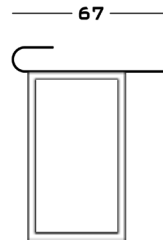

Nakamura Desk

Year 2021

Dimensions

Cod. NAKAND