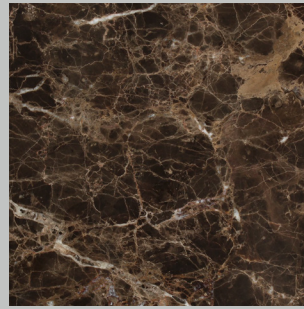

Metal

Satin Aluminium
Satin Brass
Satin Bronze
Satin Champagne

Polished Aluminium
Polished Brass
Polished Bronze
Polished Champagne

Blue Genere
Genere
Jet Black
Off White

Standard Marble

Arabescato Orobico
Carrara CD
Dark Emperador
Nero Marquina
Travertino Filled
Travertino Open Pore

Metal Satin & Polished Finishes

Satin & Polished

Aluminium

Brass

Bronze

Champagne

Metal Lacquered Finishes

Lacquered

Blue Cenere

Cenere

Jet Black

Off White

Standard Marble Finishes

Standard

Arabescato Orobico

Carrara CD

Dark Emperador

Nero Marquina

Travertino Filled

Travertino Open Pore

Premium Marble Finishes

Premium

Calacatta

Fior Di Pesco