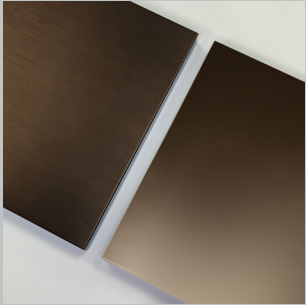

Metal

Satin Aluminium
Satin Brass
Satin Bronze
Satin Champagne

Polished Aluminium
Polished Brass
Polished Bronze
Polished Champagne

Blue Genere
Genere
Jet Black
Off White

Standard Marble

Arabescato Orobico
Carrara CD
Dark Emperador
Nero Marquina
Travertino Filled
Travertino Open Pore

Metal Satin & Polished Finishes

Satin & Polished

Aluminium

Brass

Bronze

Champagne

Metal Lacquered Finishes

Lacquered

Blue Cenere

Cenere

Jet Black

Off White

Standard Marble Finishes

Standard

Arabescato Orobico

Carrara CD