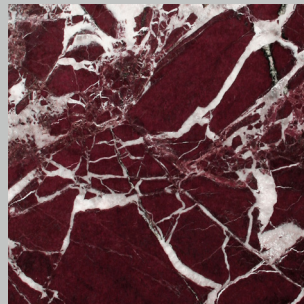

Metal

Satin Aluminium
Satin Brass
Satin Bronze
Satin Champagne

Polished Aluminium
Polished Brass
Polished Bronze
Polished Champagne

Blue Genere
Genere
Jet Black
Off White

Standard Marble

Arabescato Orobico
Carrara CD
Dark Emperador
Nero Marquina
Travertino Filled
Travertino Open Pore

Blue Cenere

Cenere

Jet Black

Off White

Standard Marble Finishes

Standard

Arabescato Orobico

Carrara CD

Dark Emperador

Nero Marquina

Travertino Filled

Travertino Open Pore

Premium Marble Finishes

Premium

Calacatta

Fior Di Pesco