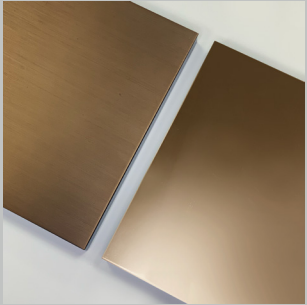

Metal

Satin Aluminium
Satin Brass
Satin Bronze
Satin Champagne

Polished Aluminium
Polished Brass
Polished Bronze
Polished Champagne

Blue Genere
Genere
Jet Black
Off White

Standard Marble

Arabescato Orobico
Carrara CD
Dark Emperador
Nero Marquina
Travertino Filled
Travertino Open Pore

Metal Satin & Polished Finishes

Satin & Polished

Aluminium

Brass

Bronze

Champagne

Metal Lacquered Finishes

Lacquered