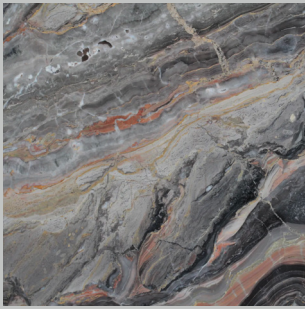

Metal

Satin Aluminium
Satin Brass
Satin Bronze
Satin Champagne

Polished Aluminium
Polished Brass
Polished Bronze
Polished Champagne

Blue Genere
Genere
Jet Black
Off White

Standard Marble

Arabescato Orobico
Carrara CD
Dark Emperador
Nero Marquina
Travertino Filled
Travertino Open Pore

Metal Satin & Polished Finishes

Satin & Polished

Aluminium

Brass

Bronze

Champagne

Metal Lacquered Finishes

Lacquered

Blue Cenere

Cenere

Jet Black

Off White

Standard Marble Finishes

Standard

Arabescato Orobico

Carrara CD

Dark Emperador

Nero Marquina

Travertino Filled

Travertino Open Pore

Premium Marble Finishes

Premium

Calacatta

Fior Di Pesco