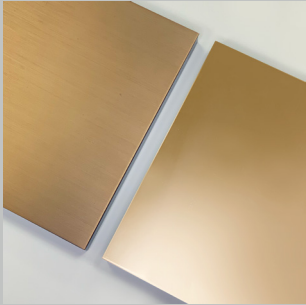

Metal

Satin Aluminium
Satin Brass
Satin Bronze
Satin Champagne

Polished Aluminium
Polished Brass
Polished Bronze
Polished Champagne

Blue Genere
Genere
Jet Black
Off White

Standard Marble

Arabescato Orobico
Carrara CD
Dark Emperador
Nero Marquina
Travertino Filled
Travertino Open Pore

Materials

Any RAL for the metals

01

02

03

Pingu X Side Table

Year 2021

Cod. PINGUX

Metal Satin & Polished Finishes

Satin & Polished

Aluminium

Brass

Bronze

Champagne

Metal Lacquered Finishes

Lacquered