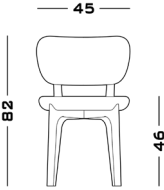

Richmond Dining Chair

Year 2020

Cod. RICHD