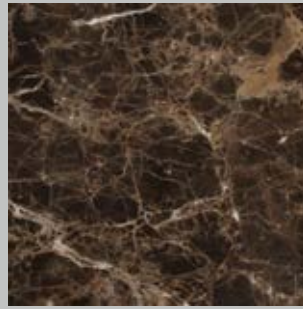

Satin & Polished

Aluminium

Brass

Bronze

Champagne

Metal Lacquered Finishes

Lacquered

Blue Cenere

Cenere

Jet Black

Off White

Standard Marble Finishes

Standard

Arabescato Orobico

Carrara CD

Dark Emperador

Nero Marquina

Travertino Filled

Travertino Open Pore

Premium Marble Finishes

Premium

Calacatta

Fior Di Pesco

Rosso Levanto