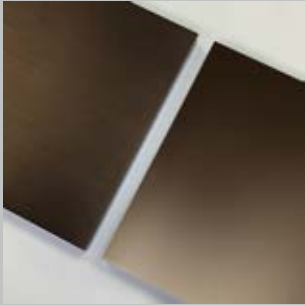

— 50 —

— 28 —

— 37 —

Cod. SKTCMAR

— 33 —

— 50 —

— 28 —

Metal Satin & Polished Finishes

Satin & Polished

Aluminium

Brass

Bronze

Champagne

Metal Lacquered Finishes

Lacquered

Blue Cenere