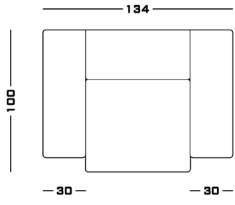

Sibyllia Armchair

Year 2023

Cod. SIB1S