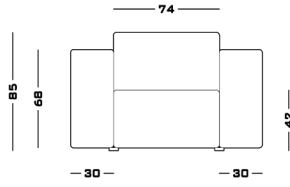

Sibyllia Armchair

Year 2023

Cod. SIB1S