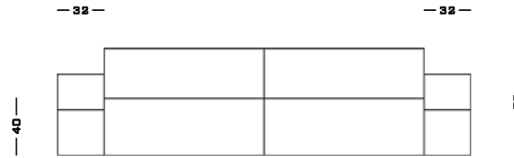

Width
Depth
Back and Seat Height

01

02

Tadao Sofa

Year 2024

Cod. TAD2S

Wood Finishes

Wood