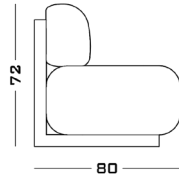

Yoshida Lounge Chair

Year 2021

Cod. YSH1S