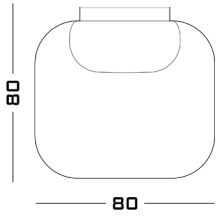

Yoshida Lounge Chair

Year 2021

Cod. YSH1S