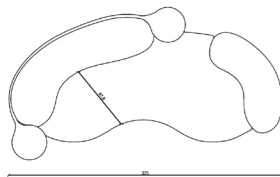

Metal Upholstery Satin Brass Pearl Bush Bouclé

04

05

Tateyama Sofa

cod. TATE250

Dimensions (cm)

W	250
D	150
Seat H	42
Seat	67.5

cod. TATE275

Dimensions (cm)

W	275
D	150
Seat H	42
Seat	67.5

cod. TATE300

Dimensions (cm)

W	300
D	150
Seat H	42
Seat	67.5

Upholstery Standard Collection

Cocò

Desert Storm Quill Grey Friar Gray River Bad Melange Kelp Melange Mystic Melange