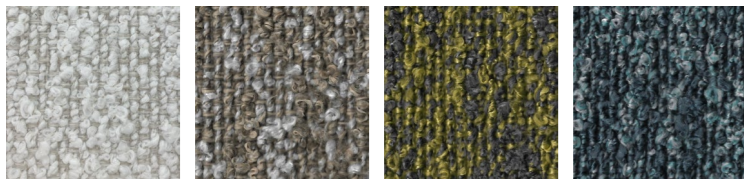

Nevada Outer Space

Upholstery Premium Collection

Nativo

Alto White Pickled Bean Old Copper Sand Gunsmoke Blue Mirage Metal Green Lime Green

Panama

Panama White Panama Clay Panama Green Panama Blue

Bouclé Melange