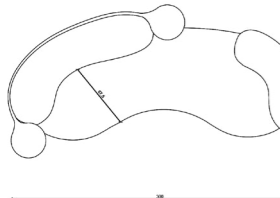

Metal Upholstery Satin Brass Pearl Bush Bouclé

04

05

Tateyama Sofa

cod. TATE250

Dimensions (cm)

W	250
D	150
Seat H	42
Seat	67.5

cod. TATE275

Dimensions (cm)

W	275
D	150
Seat H	42
Seat	67.5

cod. TATE300

Dimensions (cm)

W	300
D	150
Seat H	42
Seat	67.5

Upholstery Standard Collection

Cocò

Desert Storm Quill Grey Friar Gray River Bad Melange Kelp Melange Mystic Melange