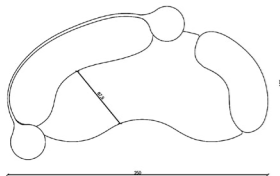

Metal Upholstery Satin Brass Pearl Bush Bouclé

04

05

Tateyama Sofa

cod. TATE250

Dimensions (cm)

W	250
D	150
Seat H	42
Seat	67.5

cod. TATE275

Dimensions (cm)

W	275
D	150
Seat H	42
Seat	67.5

cod. TATE300

Dimensions (cm)

W	300
D	150
Seat H	42
Seat	67.5

Upholstery Standard Collection

Cocò

Desert Storm Quill Grey Friar Gray River Bad Melange Kelp Melange Mystic Melange